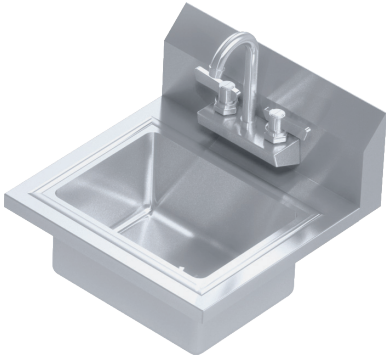

# SINKS / HAND SINKS

HS-9-S-F

HS-9-SL-F

HS-9-SR-F

HSKV-16

HSFV-19

HAND SINKS 16ga Wall Mount		
MODEL #	DESCRIPTION	PRICE
HS-9-D	Deck Mount	\$930
HS-9-DR	Deck Mount	\$989
HS-9-DL	Deck Mount	\$989
HS-9-D2	Deck Mount	\$1 049
HS-9-D-F	Deck Mount / Faucets	\$1 108
HS-9-DR-F	Deck Mount / Faucets	\$1 168
HS-9-DL-F	Deck Mount / Faucets	\$1 168
HS-9-D2-F	Deck Mount / Faucets	\$1 227
HS-9-S	Splash Mount	\$930
HS-9-SR	Splash Mount	\$989
HS-9-SL	Splash Mount	\$989
HS-9-S2	Splash Mount	\$1 049
HS-9-S-F	Splash Mount / Faucets	\$1 108
HS-9-SR-F	Splash Mount / Faucets	\$1 168
HS-9-SL-F	Splash Mount / Faucets	\$1 168
HS-9-S2-F	Splash Mount / Faucets	\$1 227

HAND SINKS 16ga Wall Mount		
MODEL #	DESCRIPTION	PRICE
HSKV-16	Knee Valve	\$1 526
HSKV-16R	Knee Valve	\$1 586
HSKV-16L	Knee Valve	\$1 586
HSKV-162	Knee Valve	\$1 645
HSKV-19	Knee Valve	\$1 661
HSKV-19R	Knee Valve	\$1 721
HSKV-19L	Knee Valve	\$1 721
HSKV-192	Knee Valve	\$1 780
HSFV-16	Foot Valve	\$1 777
HSFV-16R	Foot Valve	\$1 837
HSFV-16L	Foot Valve	\$1 837
HSFV-162	Foot Valve	\$1 896
HSFV-19	Foot Valve	\$1 914
HSFV-19R	Foot Valve	\$1 974
HSFV-19L	Foot Valve	\$1 974
HSFV-192	Foot Valve	\$2 033