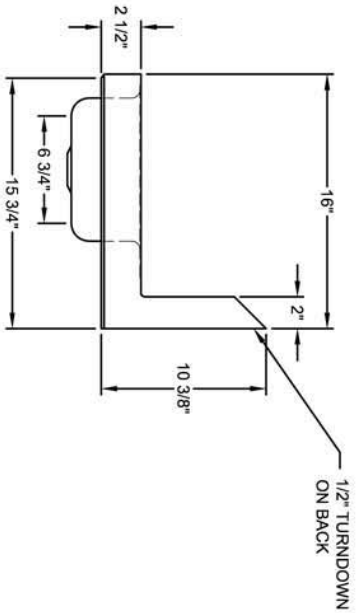

MOUNTING BRACKET

1/2" TURNDOWN ON BACK

DRAWN FOR:		DATE:	4-21-06
REF: SPACE SAVER HAND SINK		BY:	M.B.
LOCATION:		SCALE:	1"=1'-0"
ITEM #:	QTY:	SHEET #:	QUAD:
MODEL #: BKHS-W-SS	PROD. NO.:	MAT. DECK: S.S.	BASE: N/A