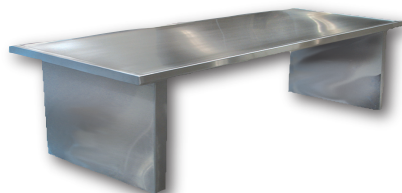

CONFERENCE TABLES 8" PEDESTALS / 18 GAUGE STAINLESS

36" - 44" WIDE	$200.00 PER FOOT
48" - 56" WIDE	$250.00 PER FOOT
OPTIONS	
MARINE OR RADIUS EDGE	ADD 15%
304 STAINLESS / 16 GAUGE TOP	ADD 10%
POWER ELEVATION	ADD $1,475.00